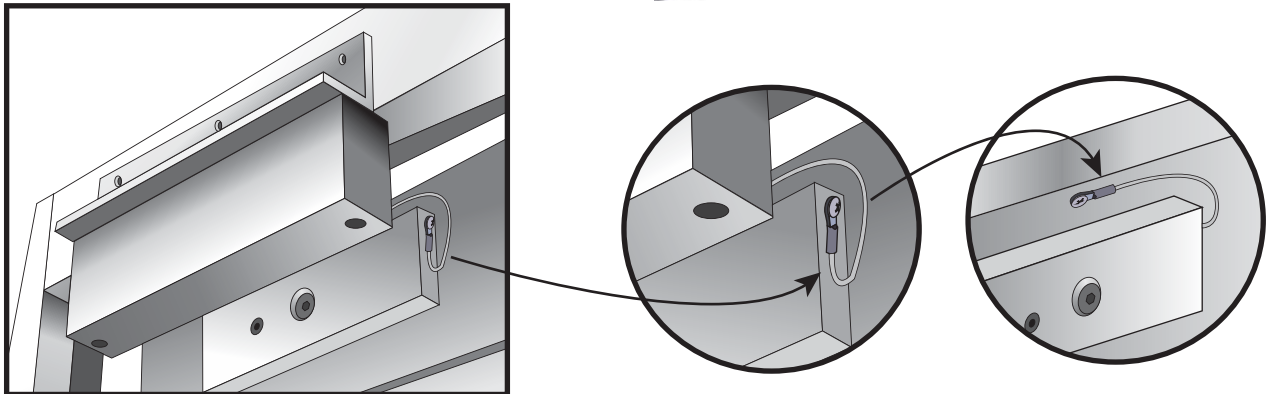

## Armature Plate Safety Strap

Enhanced safety solutions

300AP-SSK

500AP-SSK

SSK-1

Safety strap for securing the armature plate to the door in the unlikely event of armature plate becoming detached. The safety strap is compatible with GEM 600lbs and 1200lbs range armature plates. It is 150mm long with securing loops for screws at both ends.

### Standard Features

- 150 mm steel cable
- Comes with a Nylok screw (armature side) and a self tapping screw (door side)

Models	Description
<b>300AP-SSK</b>	600lbs armature plate with an armature safety strap kit
<b>500AP-SSK</b>	1200lbs armature plate with an armature safety strap kit
<b>SSK-1</b>	1 armature safety strap kit
<b>SSK-2</b>	2 armature safety strap kits