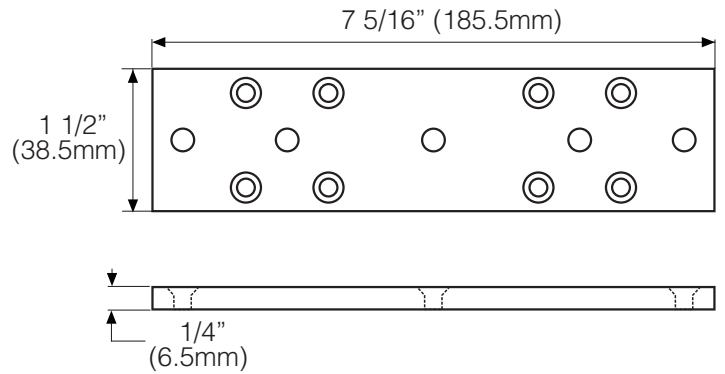

# Armature Plate Bracket

## BP series

**500BP**  
For Standard series magnet

**300BP**  
For Mini series magnet

The bracket is installed on wooden doors or thick doors for armature plate.