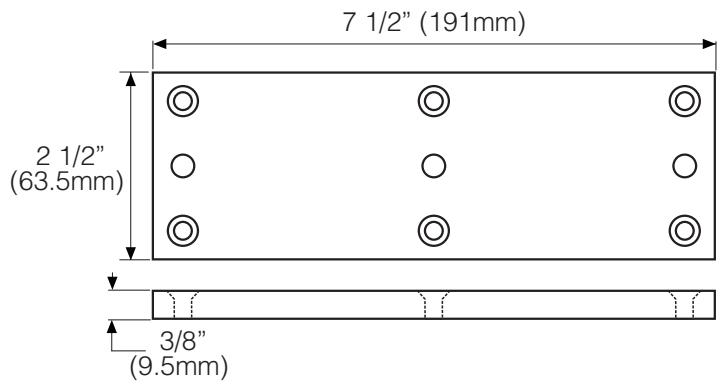

# Armature Plate Bracket

## BP series

**500BP**  
For Standard series magnet

**300BP**  
For Mini series magnet

The bracket is installed on wooden doors or thick doors for armature plate.