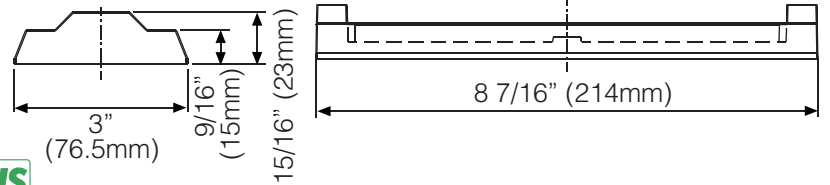

Armature Plate Bracket

GE-330 series

GE-330L-DS

For Standard series magnet (1200 lbs)

GE-330S-DS

For Mini series magnet (600 lbs)