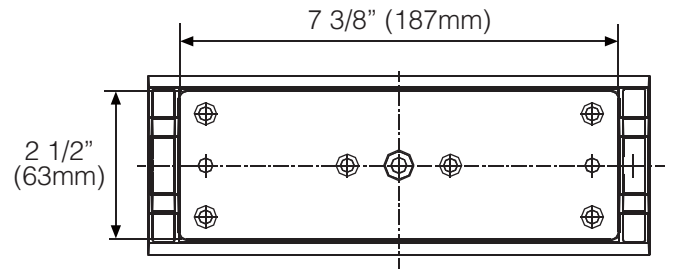

Armature Plate Bracket

GE-330 series

GE-330L-DS

For Standard series magnet (1200 lbs)

GE-330S-DS

For Mini series magnet (600 lbs)