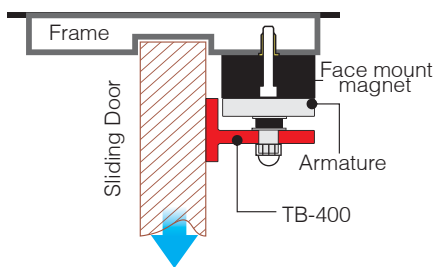

# TB-400 Bracket

Application of Midi, Mini series magnet  
Suitable for shallow Frame or wooden sliding Doors

## Mortise Mount Magnet

## Face mount Magnet