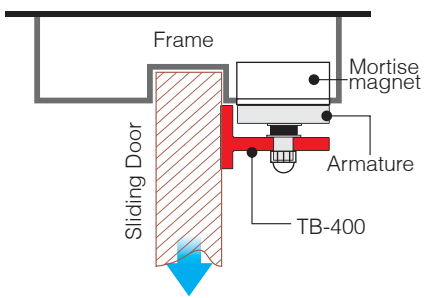

# TB-400 Bracket

Application of Midi, Mini series magnet  
Suitable for shallow Frame or wooden sliding Doors

## Mortise Mount Magnet

## Face mount Magnet