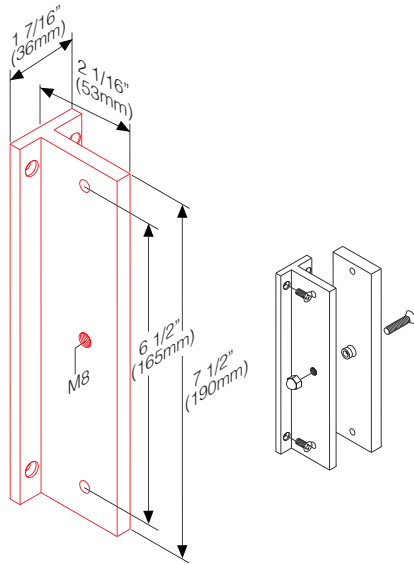

# TB-400 Bracket

Application of Midi, Mini series magnet  
Suitable for shallow Frame or wooden sliding Doors