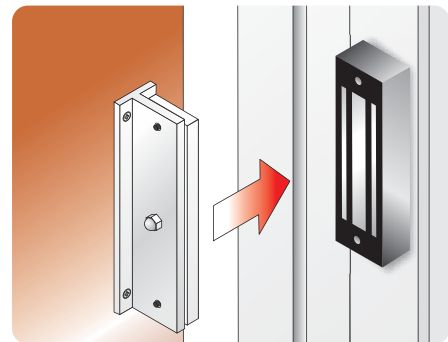

# TB-400 Bracket

Application of Midi, Mini series magnet  
Suitable for shallow Frame or wooden sliding Doors

## Mortise Mount Magnet

## Face mount Magnet