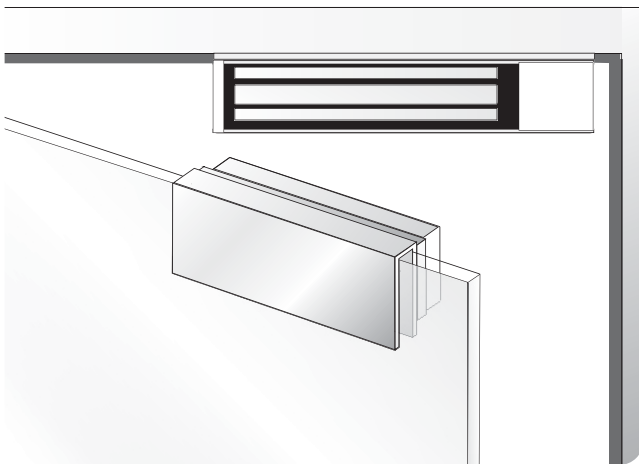

For Full Glass Doors

# UBK-013 Bracket

For Midi (800 lbs) and Mini (600 lbs) series magnet.

Outswing glass door

UBK-013 contains a spacer to adjust  
For 10~12mm thickness of glass door

Double action glass door  
(Change to Outswing)