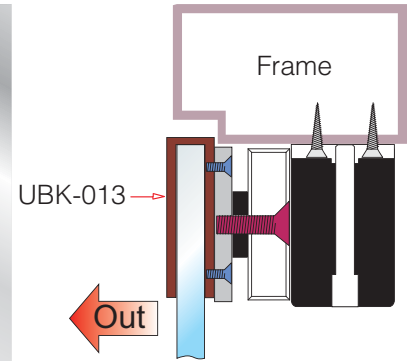

For Full Glass Doors

# UBK-013 Bracket

For Midi (800 lbs) and Mini (600 lbs) series magnet.

Outswing glass door

UBK-013 contains a spacer to adjust  
For 10~12mm thickness of glass door

Double action glass door  
(Change to Outswing)