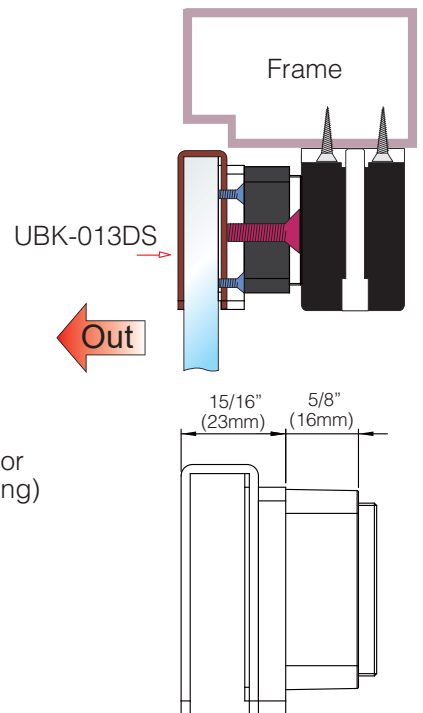

# UBK-013DS Bracket

For Mini (600 lbs) magnets with door status output.

UBK-013DS contains 3 spacers.  
For 10~12mm thickness of glass door

Outswing glass door  
(Change to Outswing)

Outswing glass door  
(Change to Outswing)