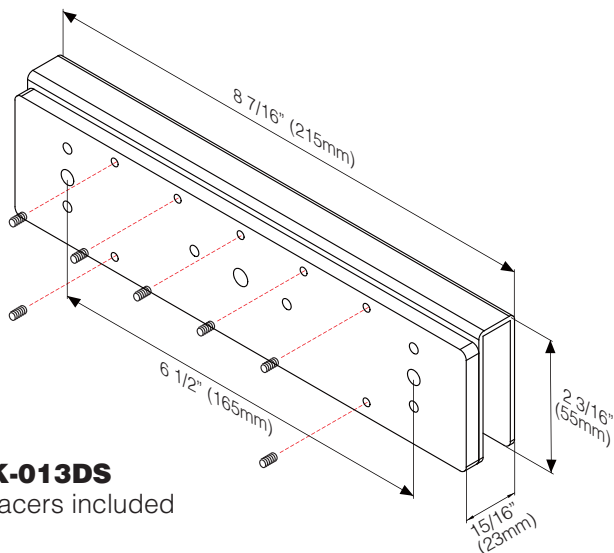

For Full Glass Doors

# UBK-013DS Bracket

For Mini (600 lbs) magnets with door status output.

UBK-013DS contains 3 spacers.  
For 10~12mm thickness of glass door

Outswing glass door  
(Change to Outswing)

Outswing glass door  
(Change to Outswing)