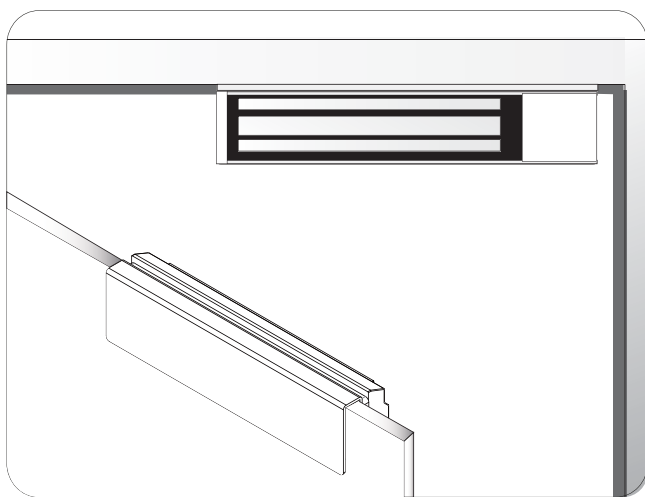

For Full Glass Doors

# UBK-013DS Bracket

For Mini (600 lbs) magnets with door status output.

UBK-013DS contains 3 spacers.  
For 10~12mm thickness of glass door

Outswing glass door  
(Change to Outswing)

Outswing glass door  
(Change to Outswing)