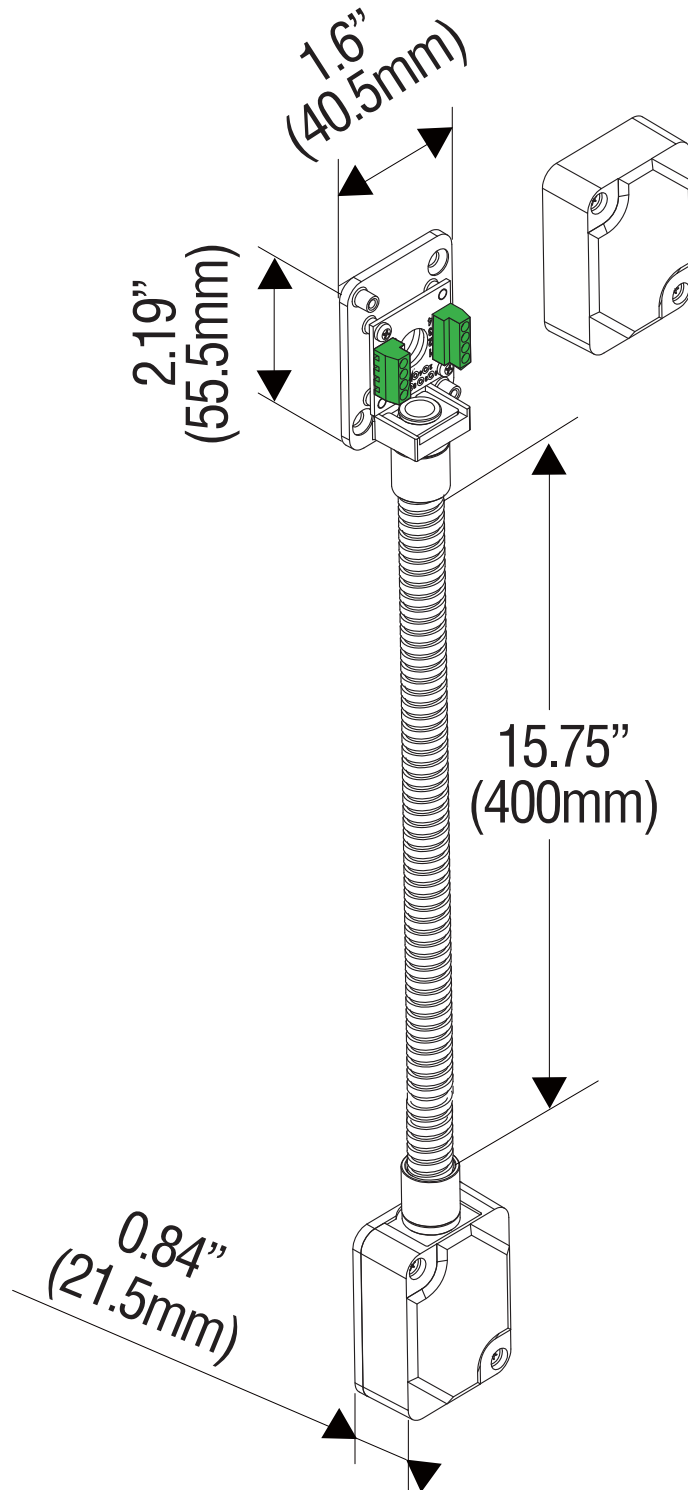

Dimension

DL-360TB

All dimensions in mm