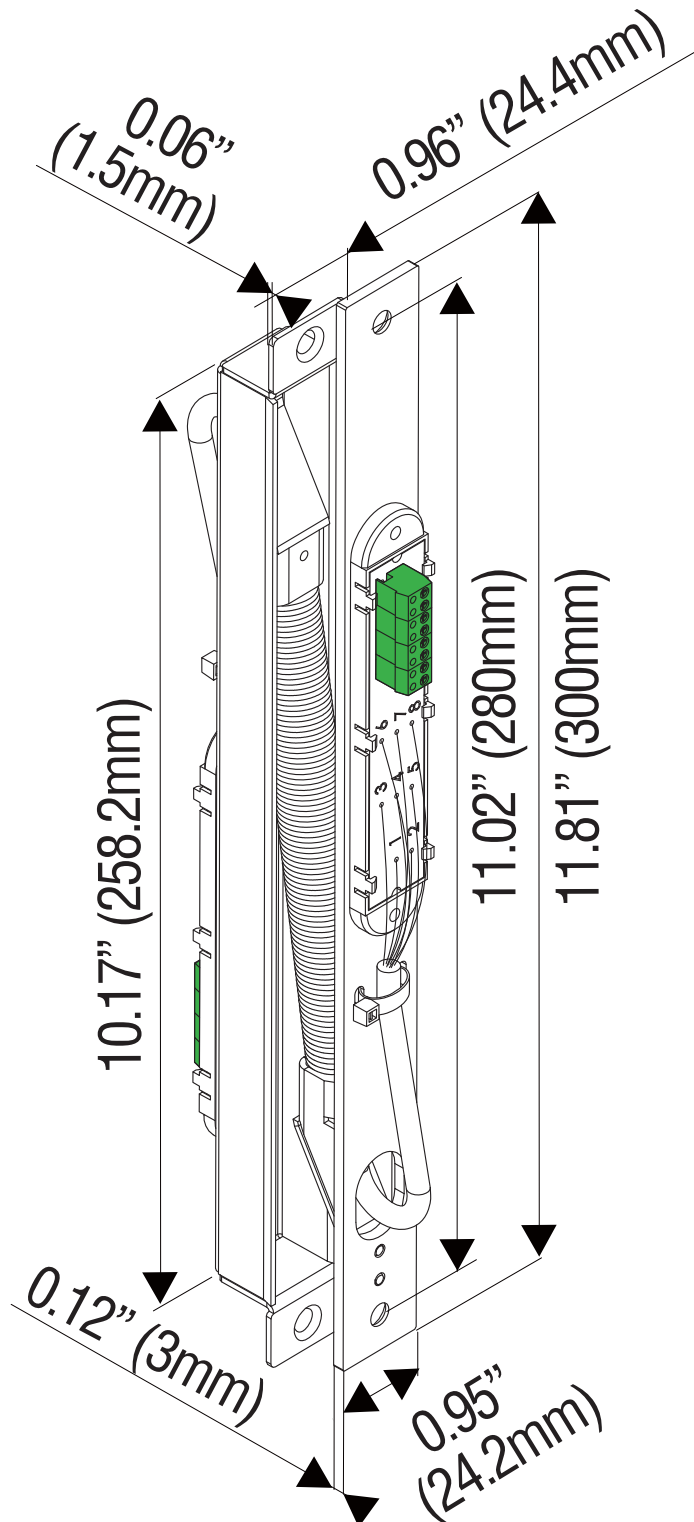

Dimension

DL-417ST-TB

All dimensions in mm