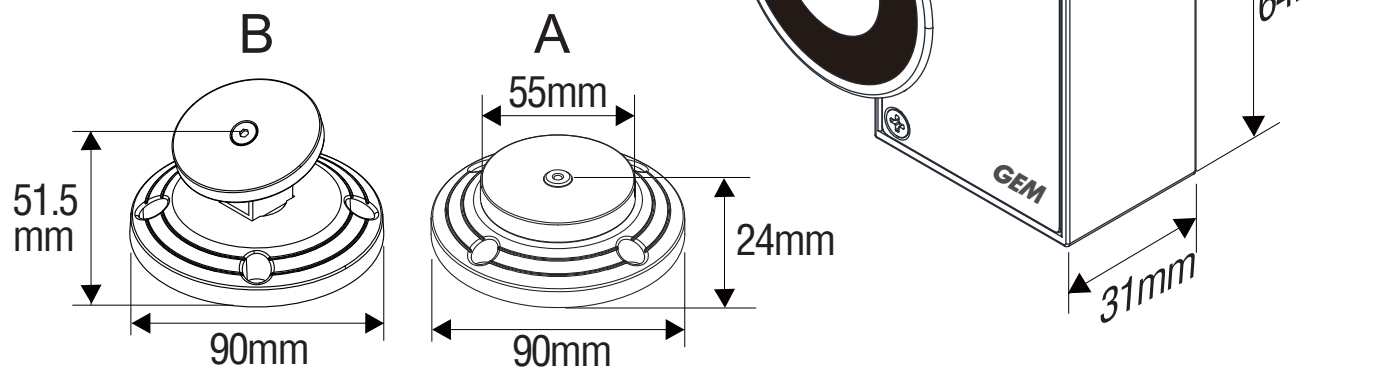

# Dimension

## GD840S

LED Release Button

All dimensions in mm