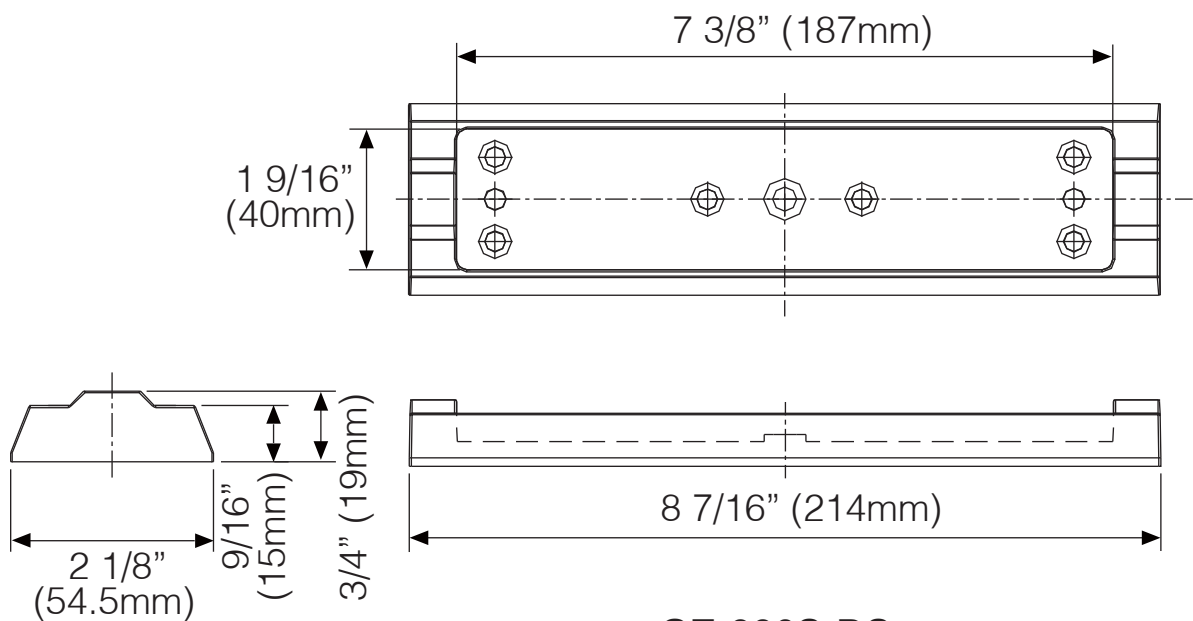

# Dimension

## GE-330 SERIES

**GE-330L-DS**  
For Standard series magnet (1200 lbs)

**GE-330S-DS**  
For Mini series magnet (600 lbs)

All dimensions in mm