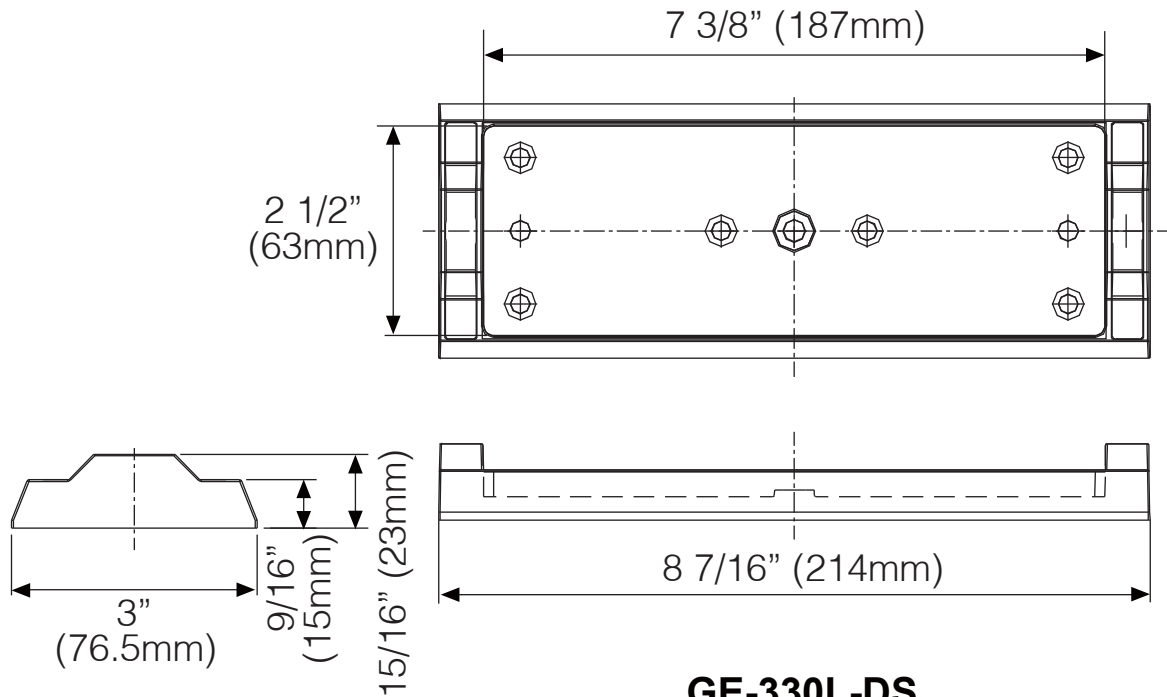

# Dimension

## GE-330 SERIES

**GE-330L-DS**  
For Standard series magnet (1200 lbs)

**GE-330S-DS**  
For Mini series magnet (600 lbs)

All dimensions in mm