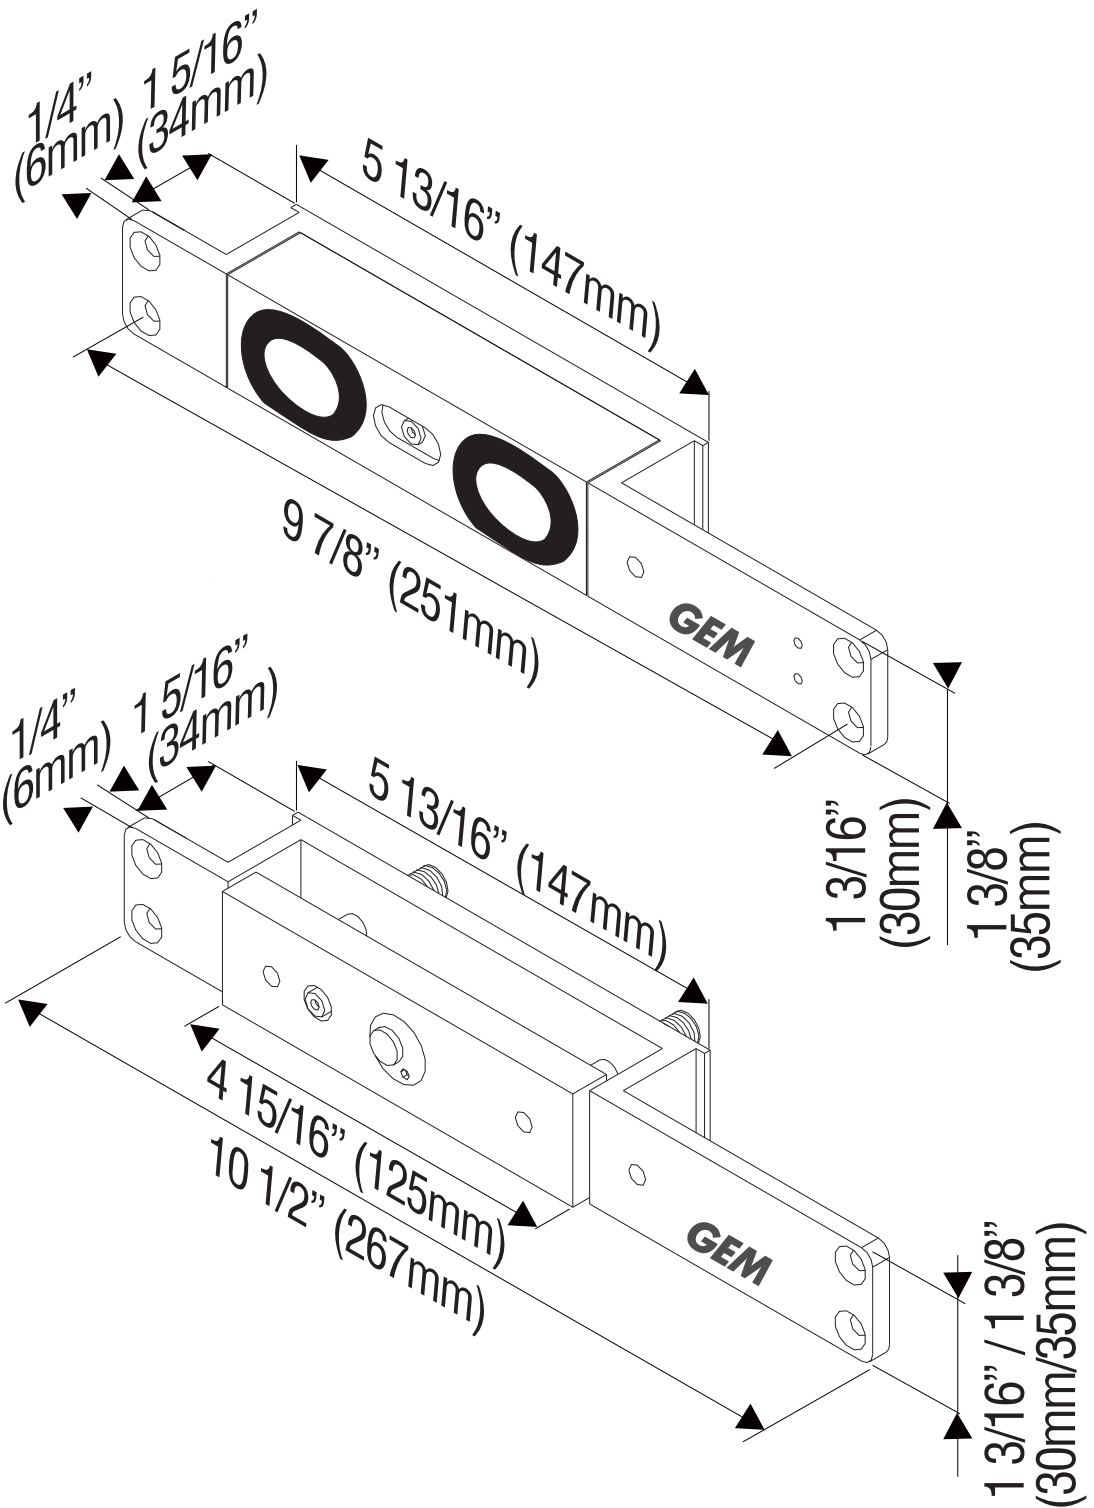

Dimension

GS705-30/35/35-TD

All dimensions in mm