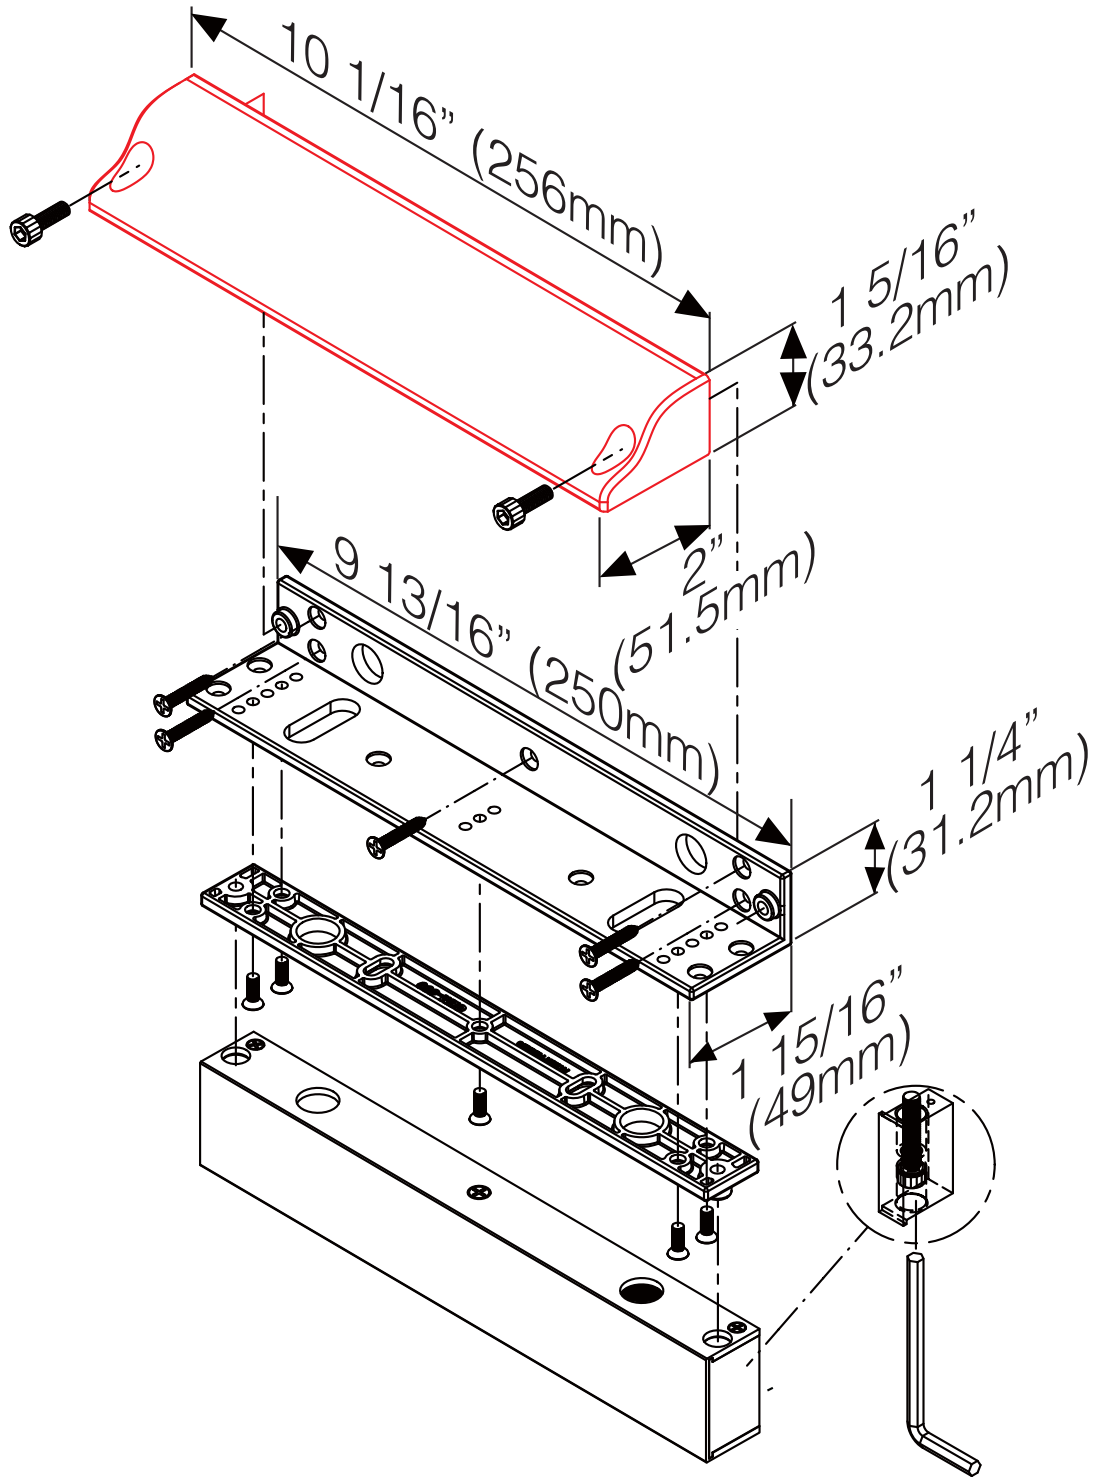

Dimension

L-GEM-600AU

All dimensions in mm