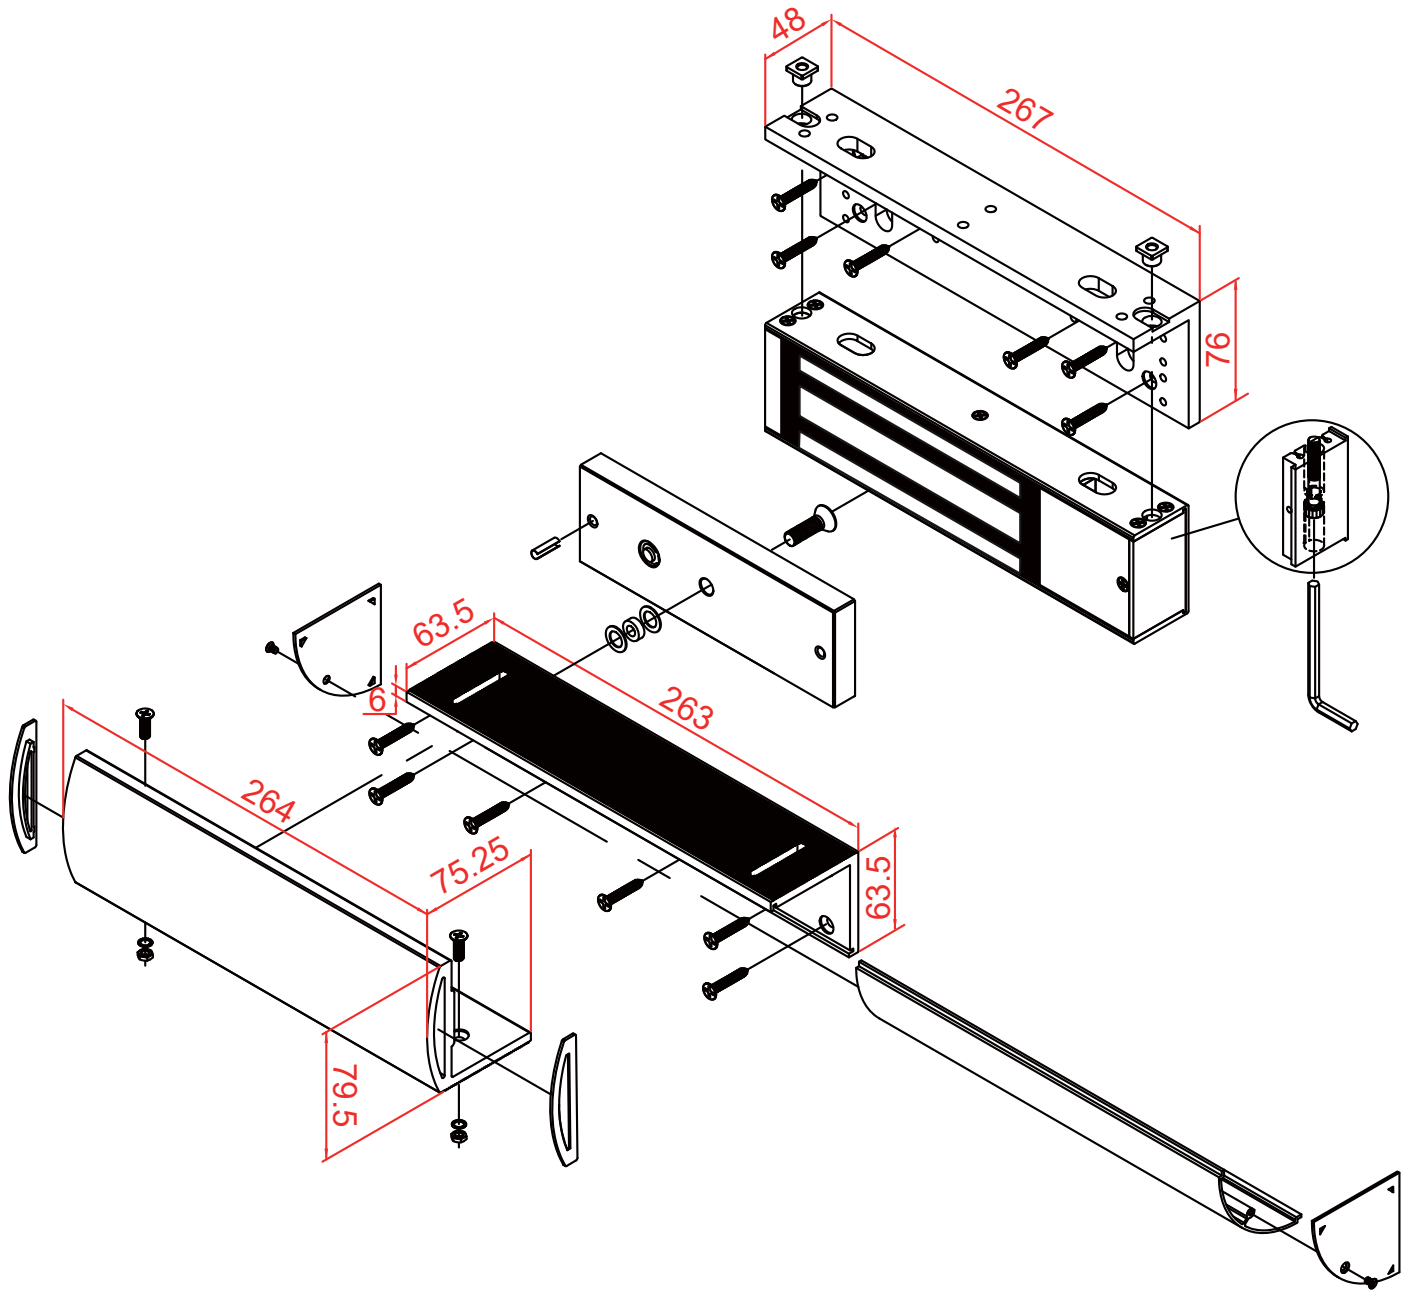

Dimension

LZ-GEM-1200AU

All dimensions in mm