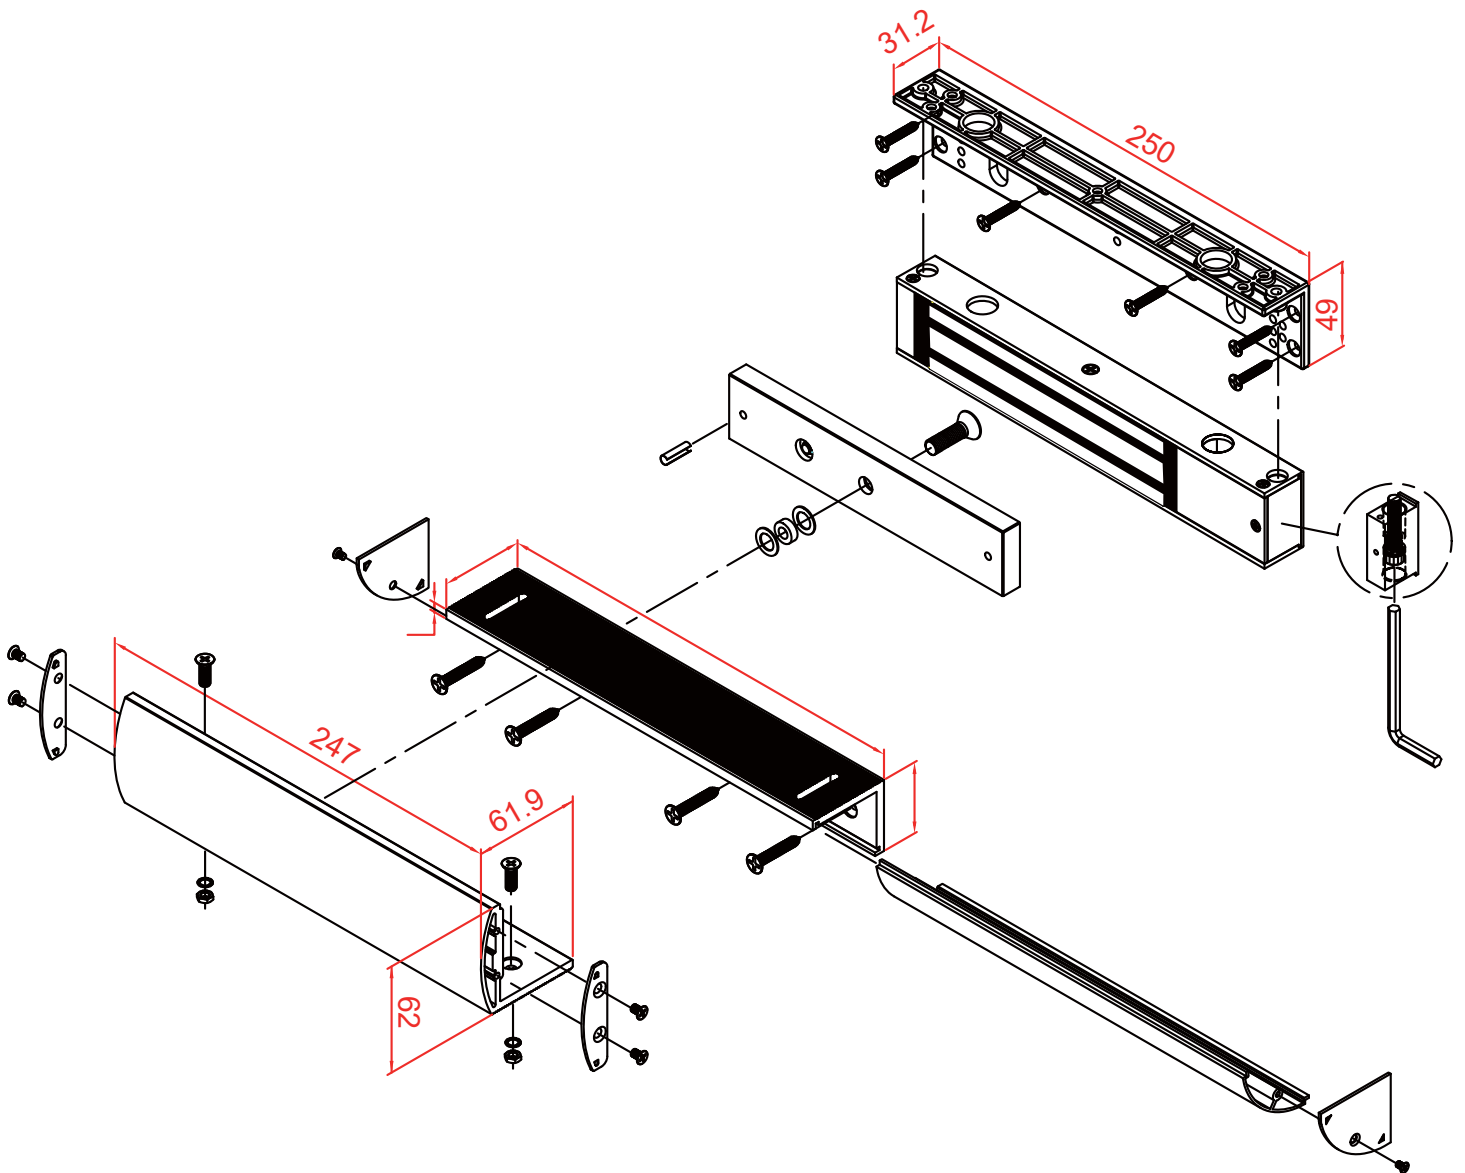

Dimension

LZ-GEM-600AU

All dimensions in mm