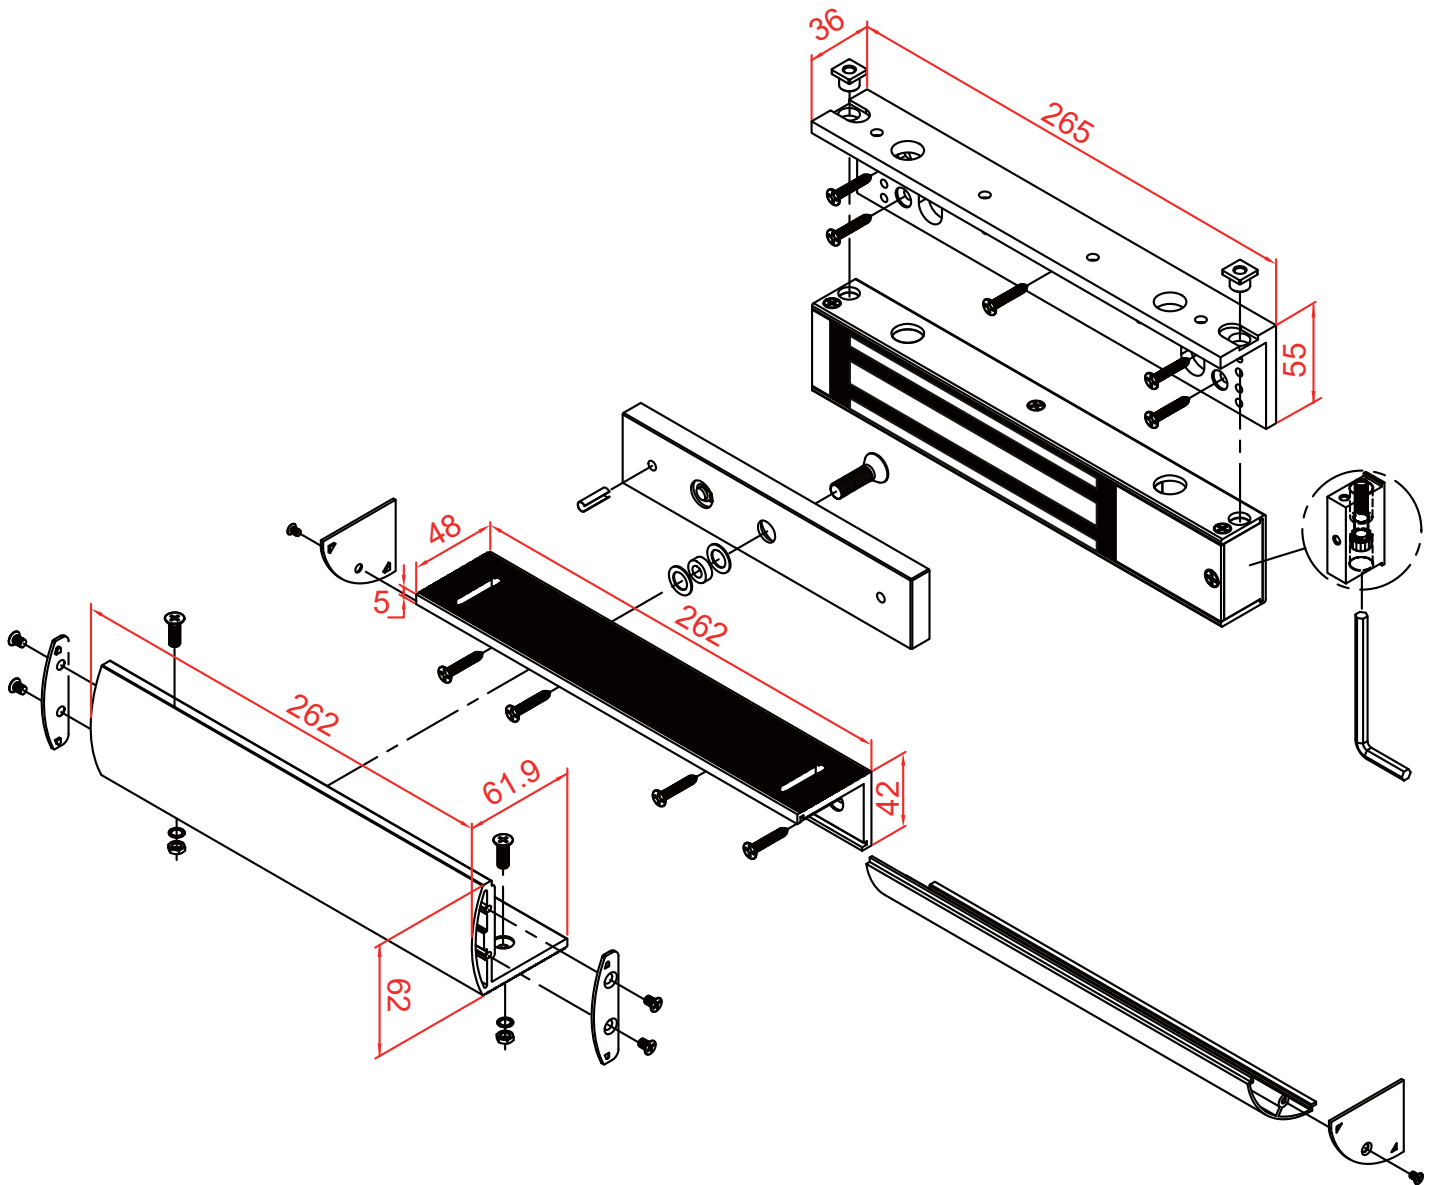

Dimension

LZ-GEM-800AU

All dimensions in mm