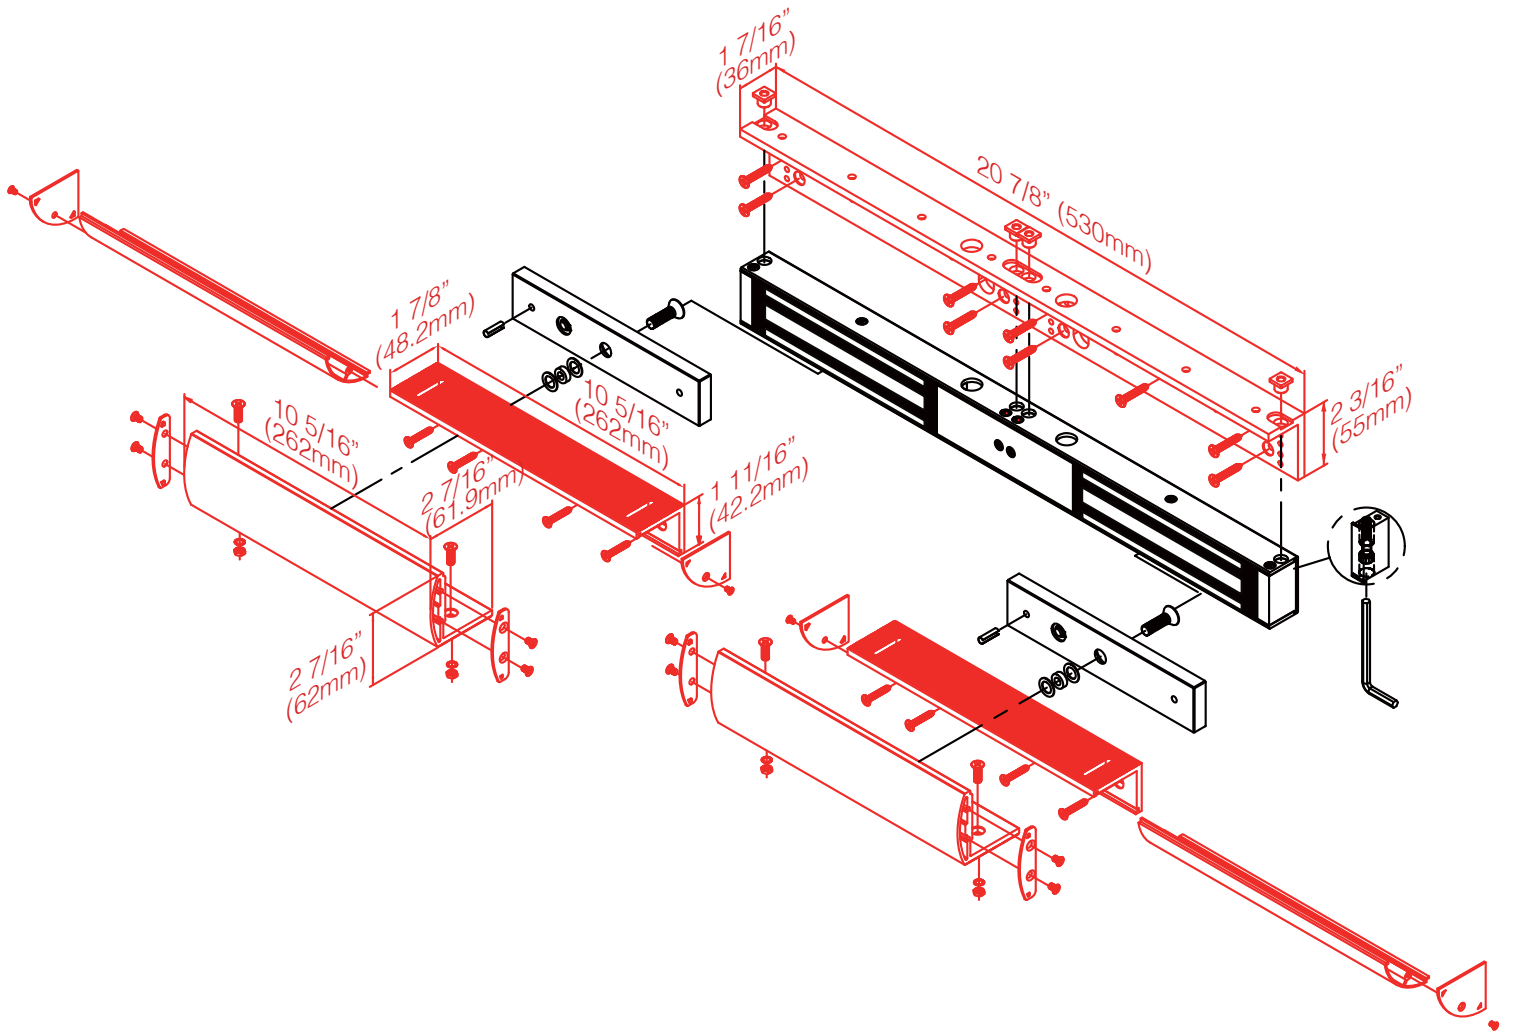

Dimension

LZ-GEM-D800AU

All dimensions in mm