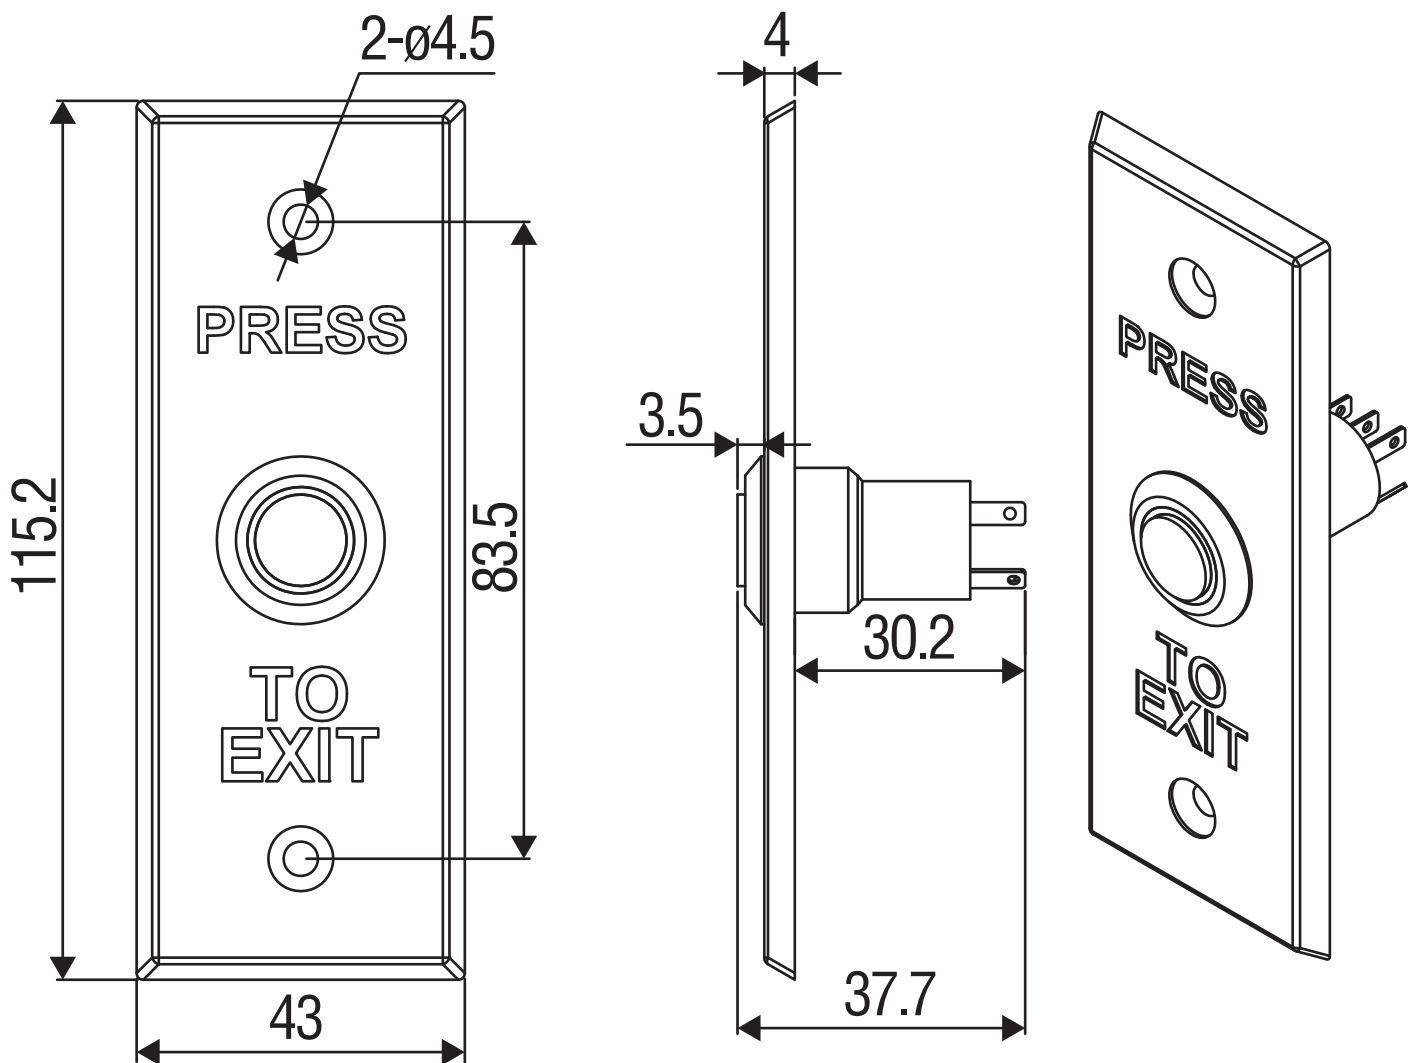

# Dimension

## PBT-020-LED

All dimensions in mm