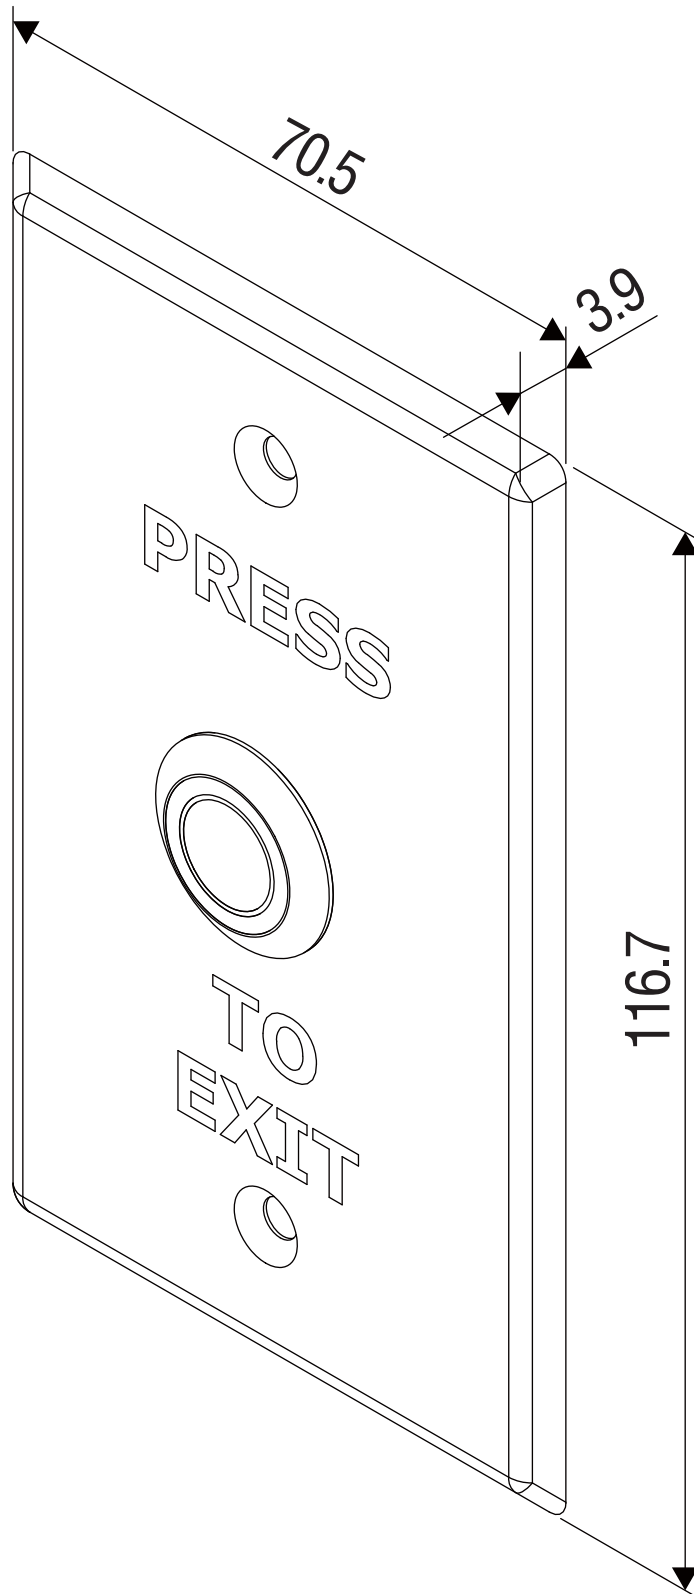

Dimension

PBT-020B-LED

All dimensions in mm