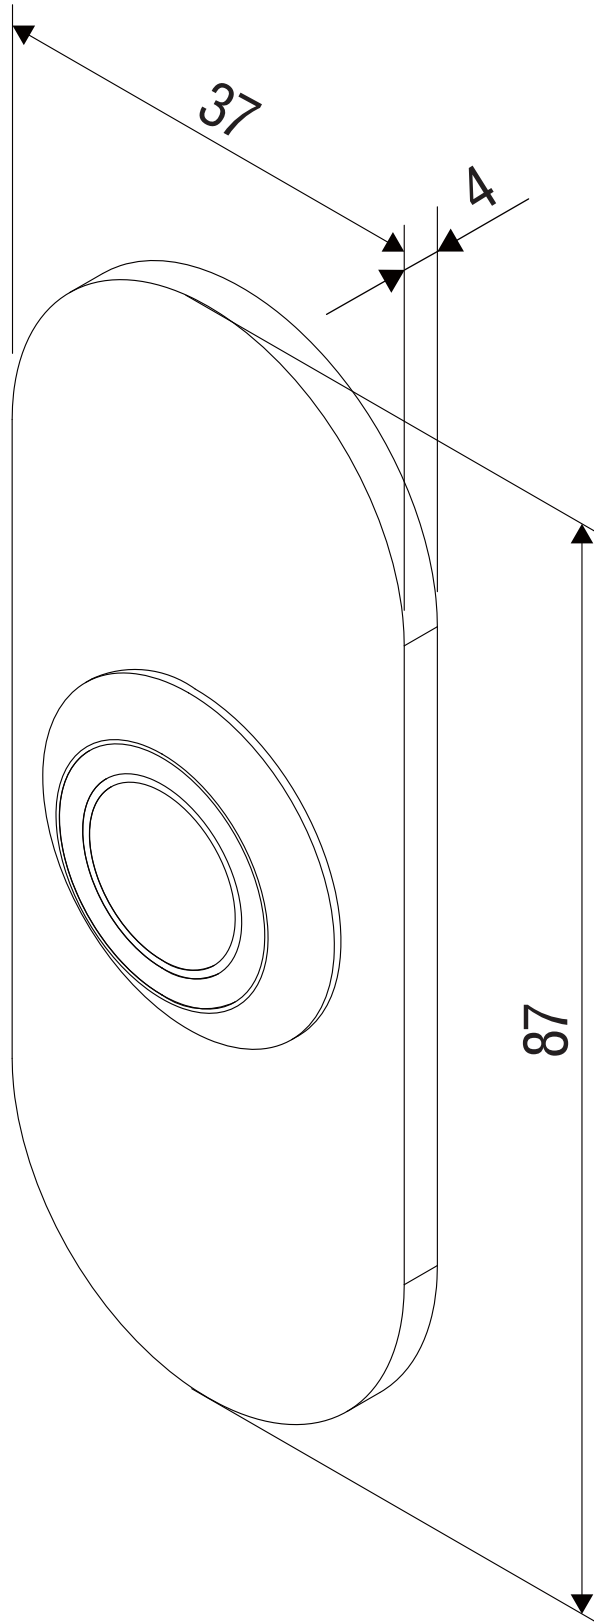

Dimension

PBT-200LED

All dimensions in mm