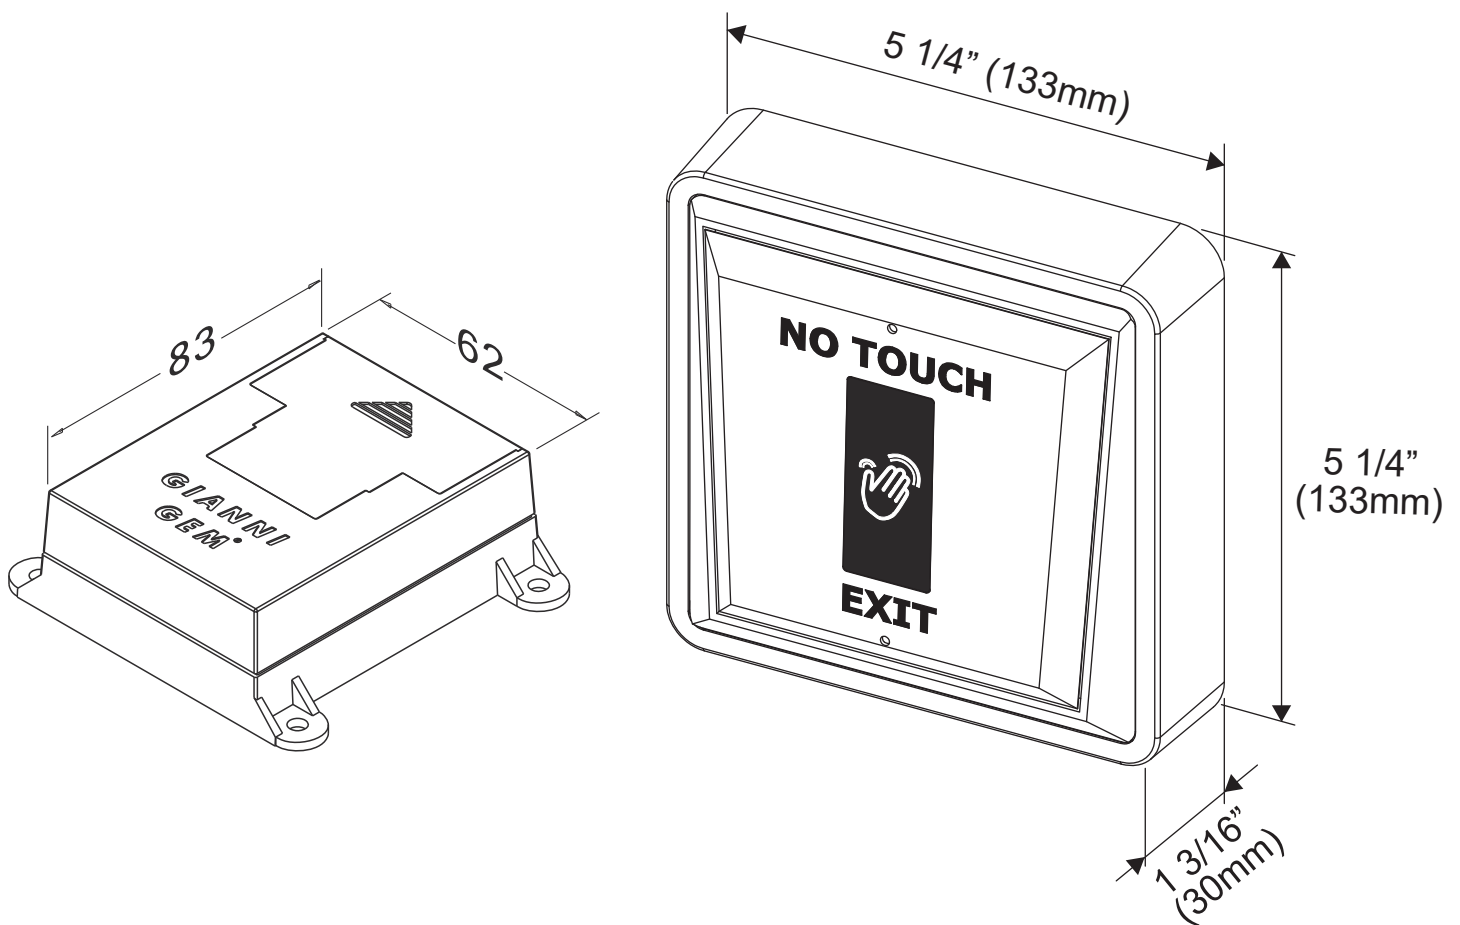

Dimension

RTS-970WT

All dimensions in mm