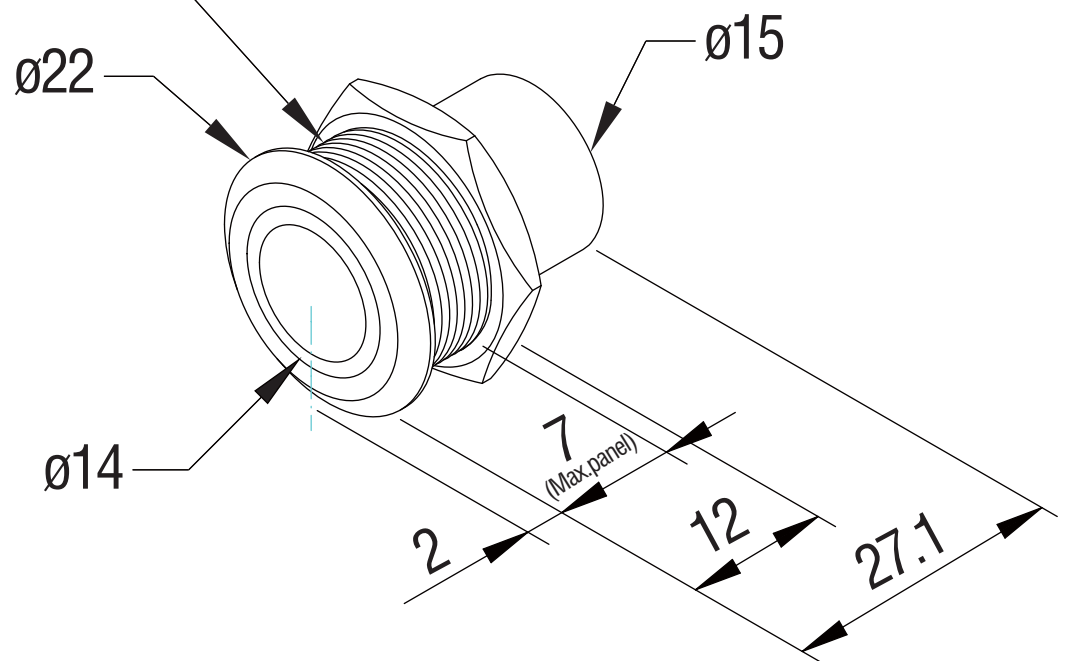

Dimension

SWH-19LD-BL

Mounting diameter: 19mm

All dimensions in mm