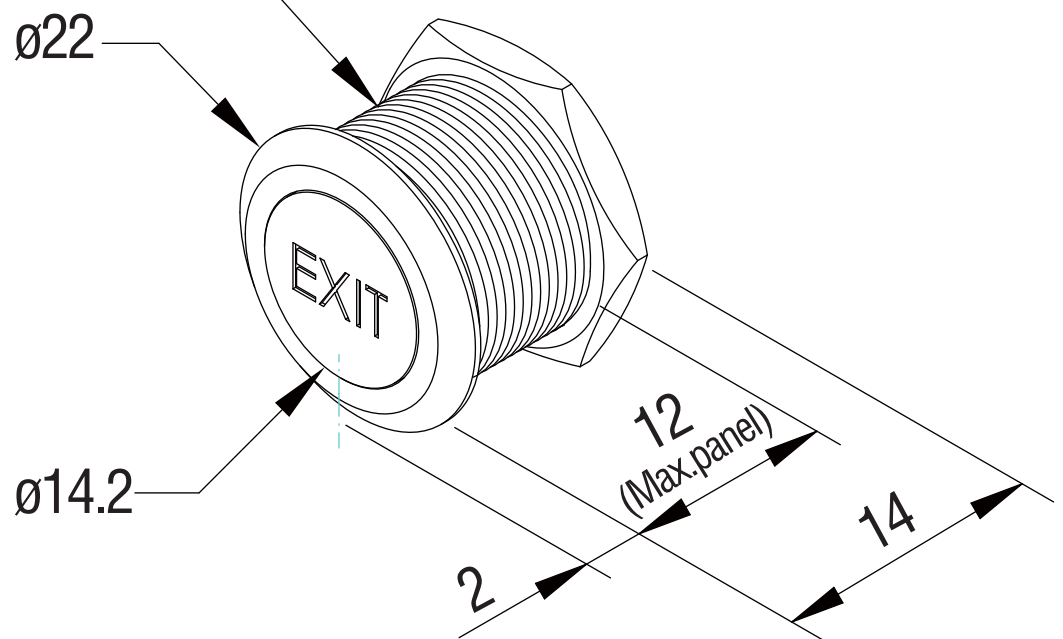

Dimension

SWH-19WF-01E

Mounting diameter: 19mm

All dimensions in mm