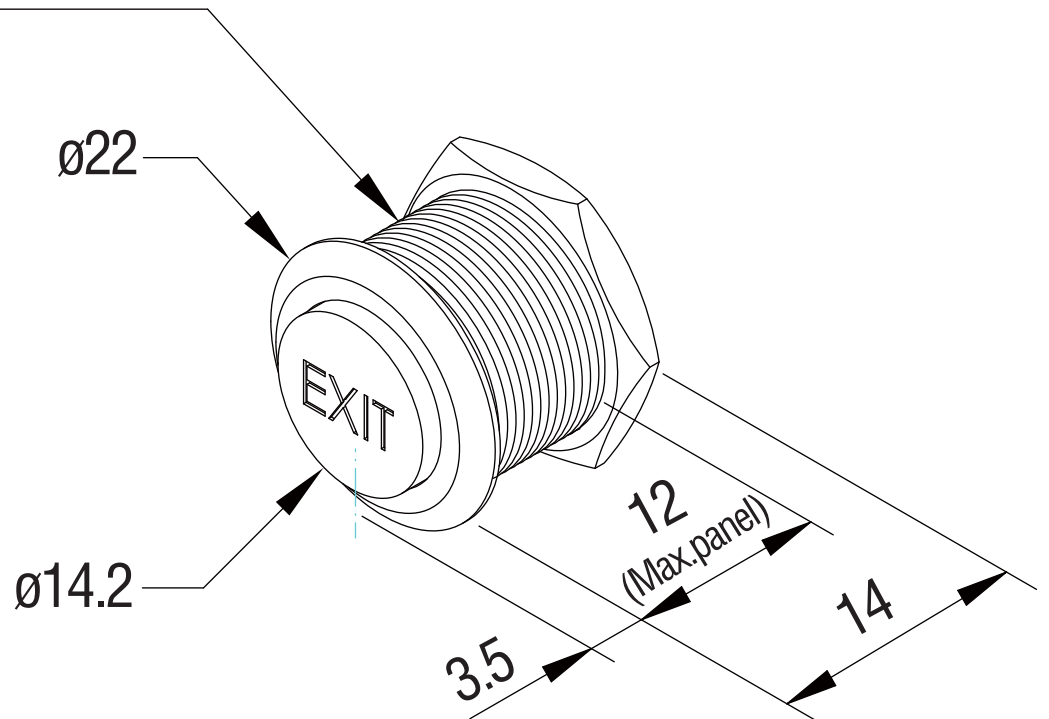

Dimension

SWH-19WF-02E

Mounting diameter: 19mm

All dimensions in mm