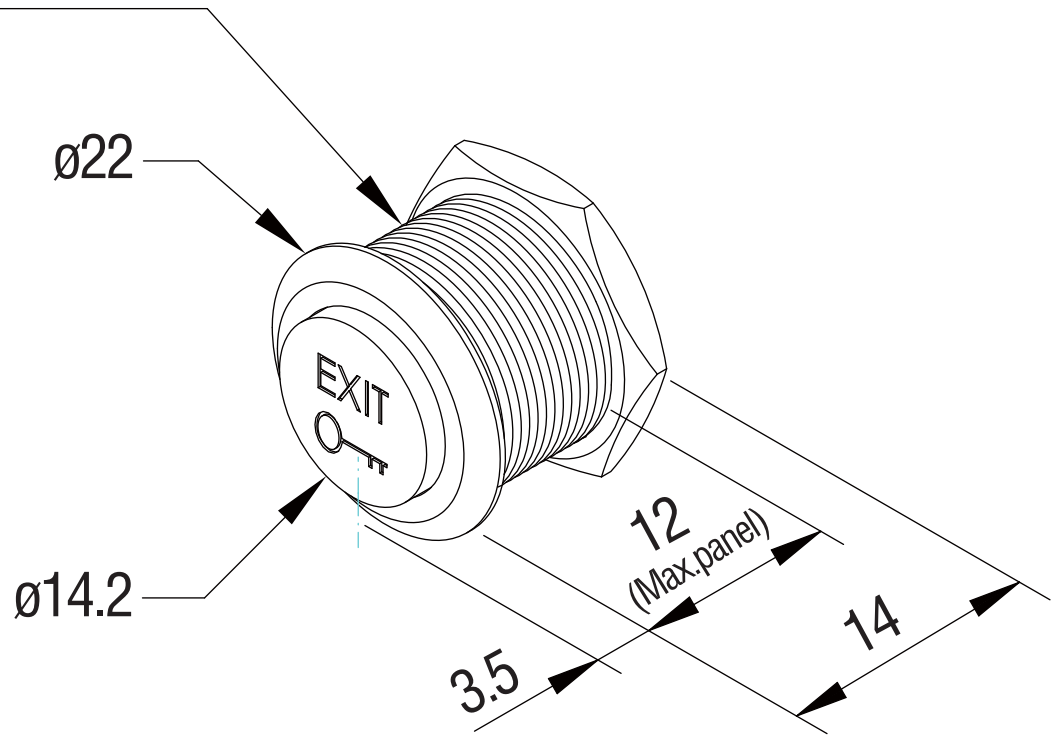

Dimension

SWH-19WF-02KE

Mounting diameter: 19mm

All dimensions in mm