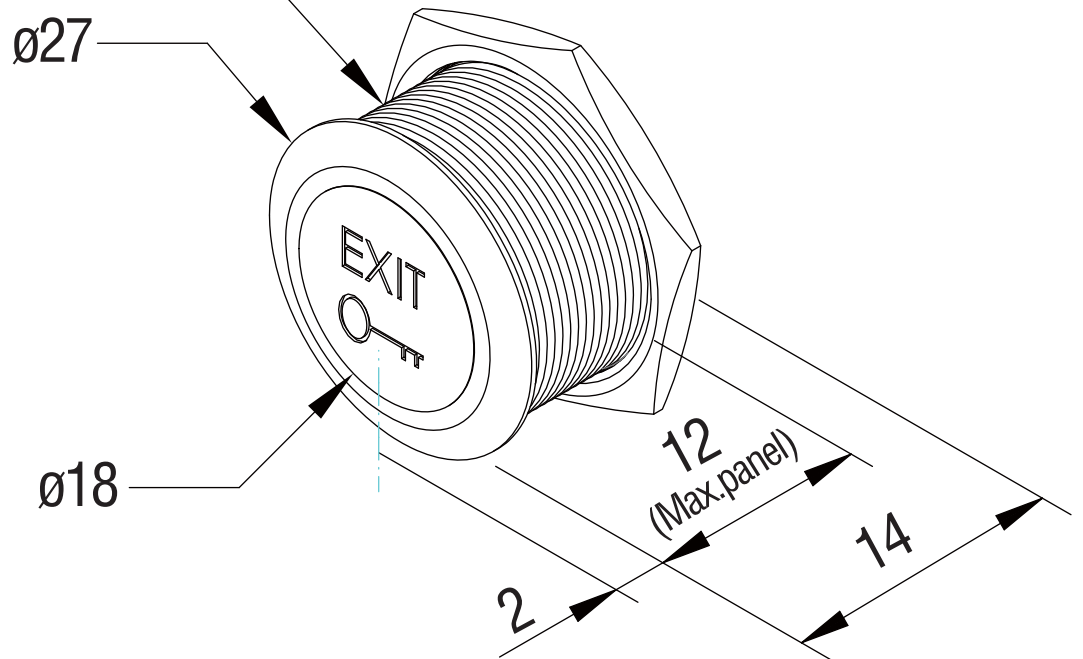

Dimension

SWH-25WF-01KE

Mounting diameter: 25mm

All dimensions in mm