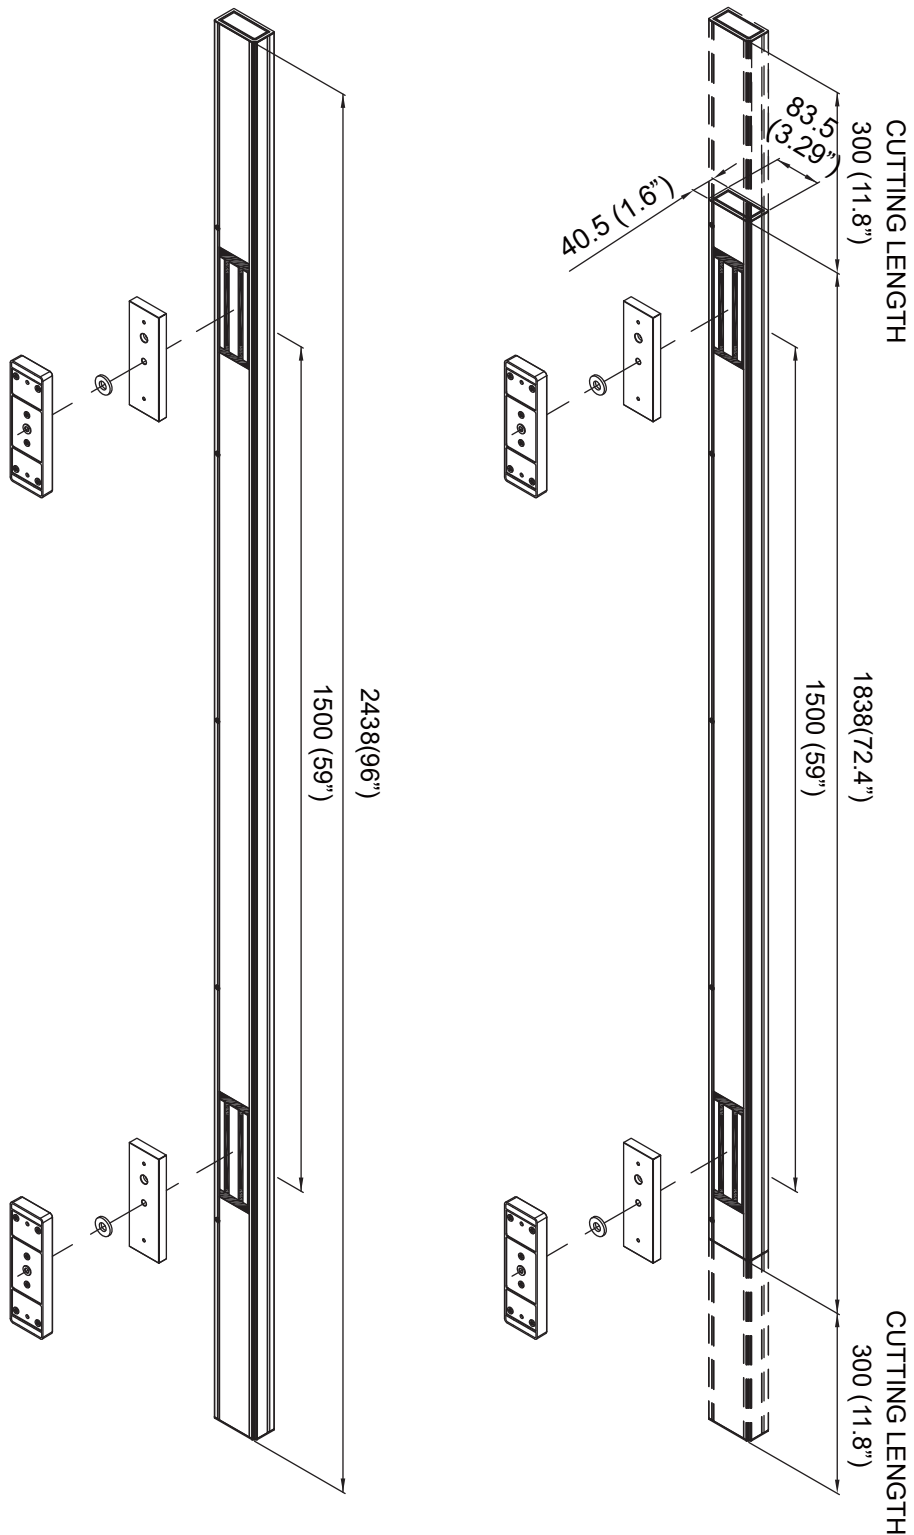

Dimension

FDH-M96M/FDH-L96M

Single Door
Vertical Configuration

All dimensions in mm