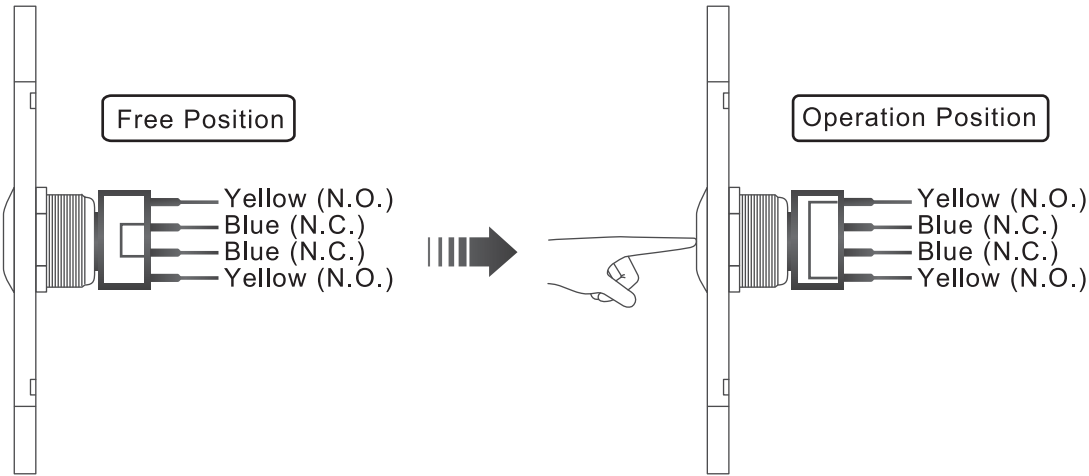

Wiring Diagram

Butt Splice (IDC) Connector

Using crimper or pliers and pressing the header of connector down to even position

Copyright © All rights reserved.
P-MU-CT-PBT200-4 Ver.B Publish: 2011.08.11

Wiring Diagram

Butt Splice (IDC) Connector

Using crimper or pliers and pressing the header of connector down to even position

Copyright © All rights reserved.
P-MU-CT-PBT200-4 Ver.B Publish: 2011.08.11

Wiring Diagram

Butt Splice (IDC) Connector

Using crimper or pliers and pressing the header of connector down to even position

Copyright © All rights reserved.
P-MU-CT-PBT200-4 Ver.B Publish: 2011.08.11