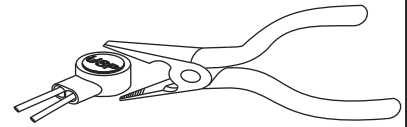

Wiring Diagram

Butt Splice (IDC) Connector

Using crimper or pliers and pressing the header of connector down to even position

Copyright © All rights reserved.
P-MU-CT-PBT200-4 Ver.B Publish: 2011.08.11

Wiring Diagram

Butt Splice (IDC) Connector

Using crimper or pliers and pressing the header of connector down to even position

Copyright © All rights reserved.
P-MU-CT-PBT200-4 Ver.B Publish: 2011.08.11

Wiring Diagram

Butt Splice (IDC) Connector