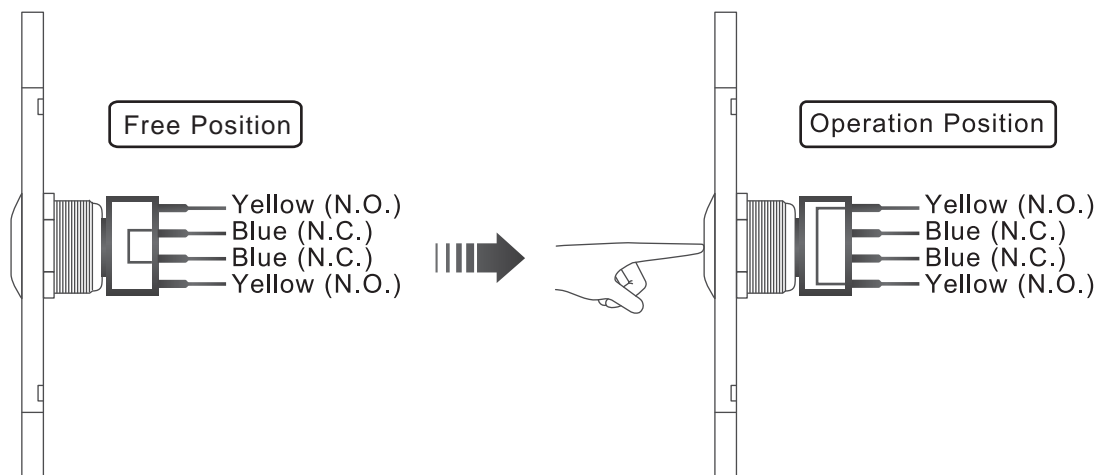

Wiring Diagram

Butt Splice (IDC) Connector

Using crimper or pliers and pressing the header of connector down to even position

Copyright © All rights reserved.
P-MU-CT-PBT200-4 Ver.B Publish: 2011.08.11

Wiring Diagram

Butt Splice (IDC) Connector

Using crimper or pliers and pressing the header of connector down to even position

Copyright © All rights reserved.
P-MU-CT-PBT200-4 Ver.B Publish: 2011.08.11

Wiring Diagram

Butt Splice (IDC) Connector

Using crimper or pliers and pressing the header of connector down to even position

Copyright © All rights reserved.
P-MU-CT-PBT200-4 Ver.B Publish: 2011.08.11