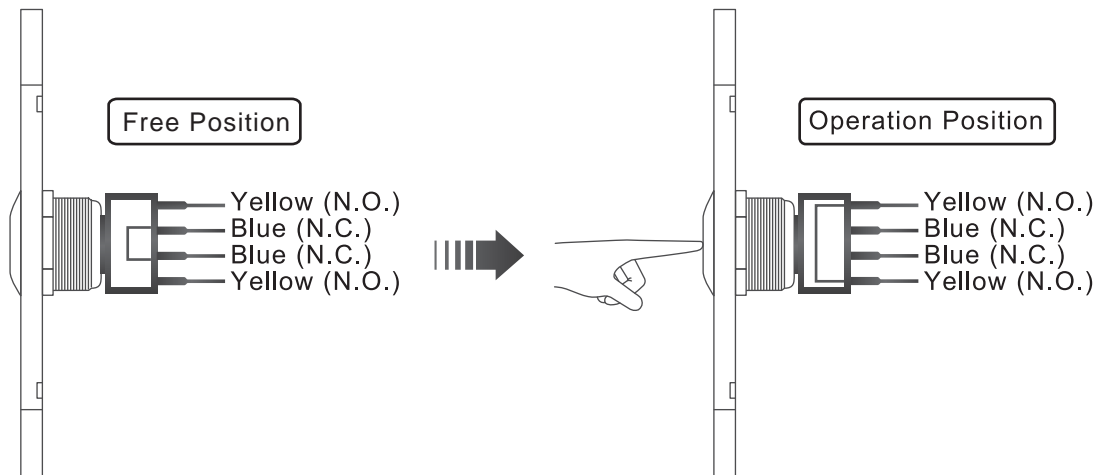

Wiring Diagram

Butt Splice (IDC) Connector

Using crimper or pliers and pressing the header of connector down to even position

Copyright © All rights reserved.
P-MU-CT-PBT200-4 Ver.B Publish: 2011.08.11

Wiring Diagram

Butt Splice (IDC) Connector

Using crimper or pliers and pressing the header of connector down to even position

Copyright © All rights reserved.
P-MU-CT-PBT200-4 Ver.B Publish: 2011.08.11

Wiring Diagram

Butt Splice (IDC) Connector

Using crimper or pliers and pressing the header of connector down to even position

Copyright © All rights reserved.
P-MU-CT-PBT200-4 Ver.B Publish: 2011.08.11