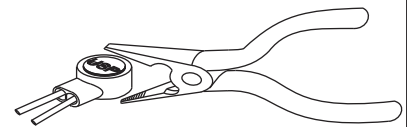

Wiring Diagram

Butt Splice (IDC) Connector

Using crimper or pliers and pressing the header of connector down to even position

Copyright © All rights reserved.
P-MU-CT-PBT200-4 Ver.B Publish: 2011.08.11

Wiring Diagram

Butt Splice (IDC) Connector

Using crimper or pliers and pressing the header of connector down to even position

Copyright © All rights reserved.
P-MU-CT-PBT200-4 Ver.B Publish: 2011.08.11

Wiring Diagram

Butt Splice (IDC) Connector

Using crimper or pliers and pressing the header of connector down to even position

Copyright © All rights reserved.
P-MU-CT-PBT200-4 Ver.B Publish: 2011.08.11