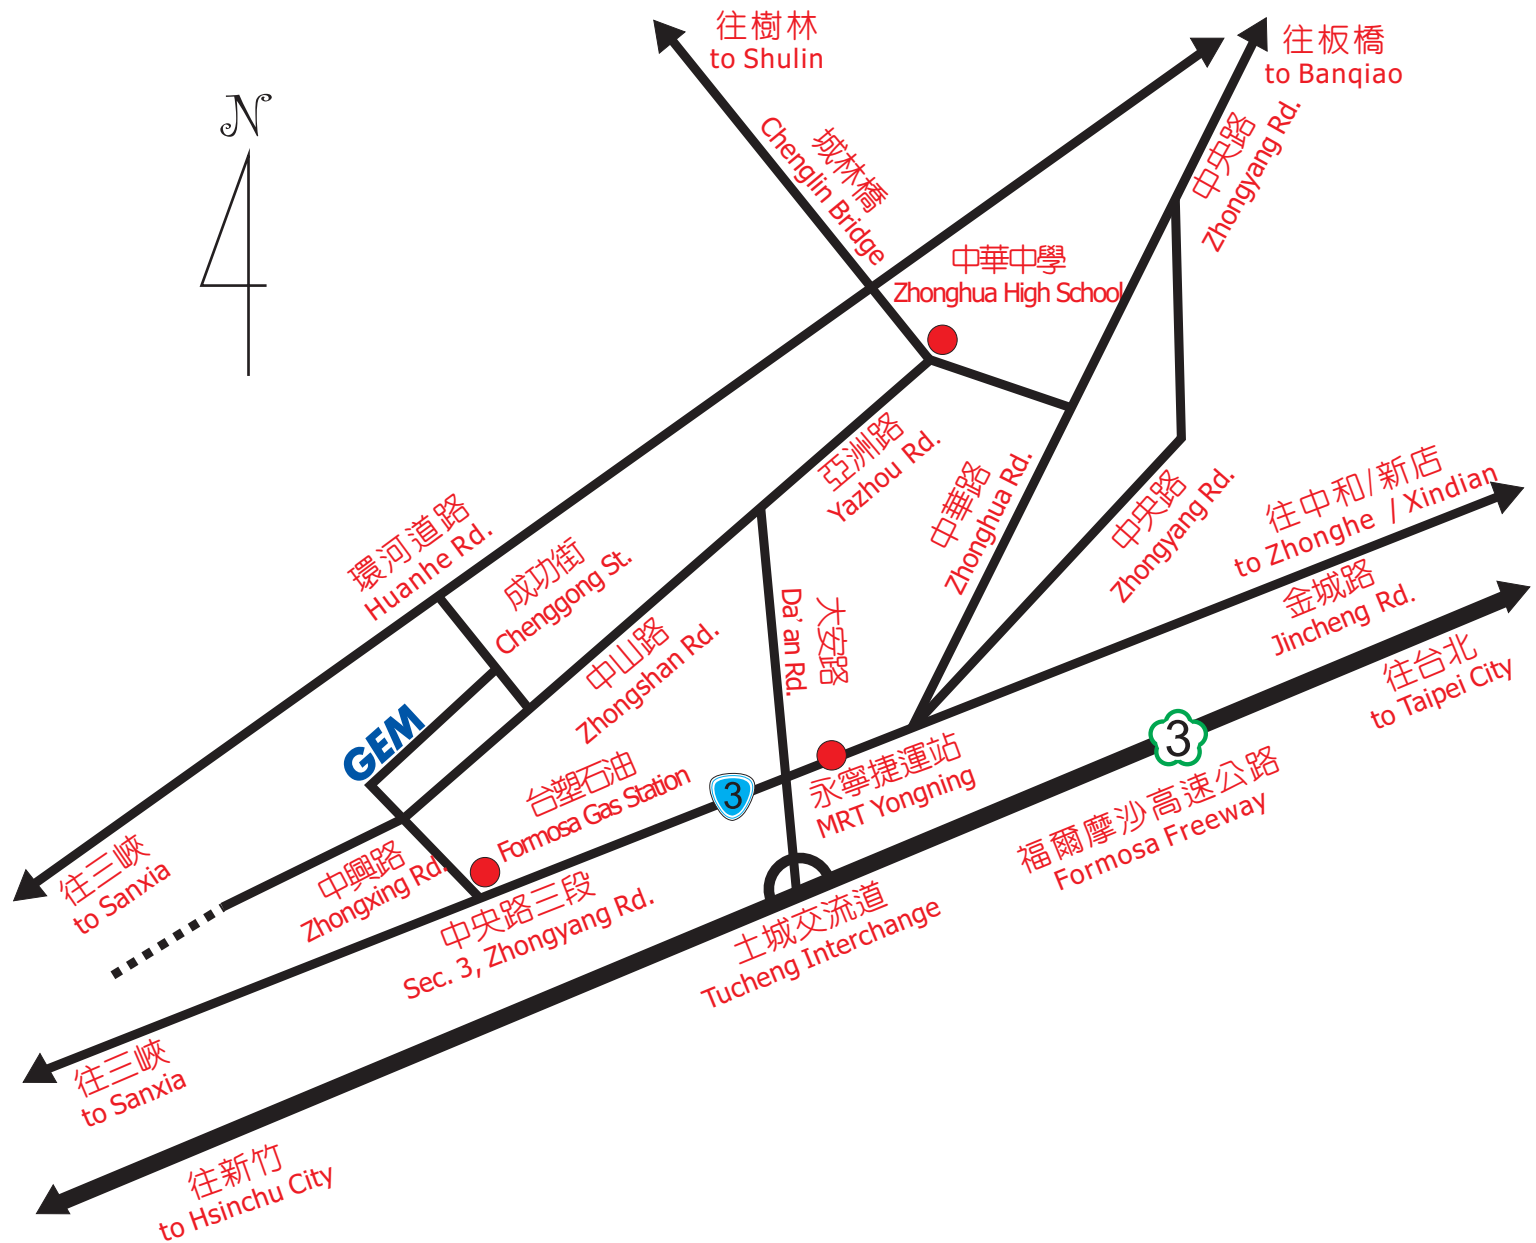

Location Map of Gianni Industries, Inc. in Tucheng Dist.

No. 13, Zhongxing Rd., Tucheng Dist., New Taipei City 236, Taiwan (R.O.C.)
Tel: + 886 2 22677986 Fax: + 886 2 22679876

翔光工業(股)公司土城廠位置圖
新北市土城區中興路13號

The time of travel by taxi from the following locations to **GEM** :

- Taipei 101(World Trade Center) (45 minutes)
- Taipei Train Station (47 minutes)
- Taipei Songshan Airport(50 minutes)
- CKS Int'l Airport (40 minutes)
- MRT Banqiao Station (25 minutes)
- MRT Yongning (6 minutes)